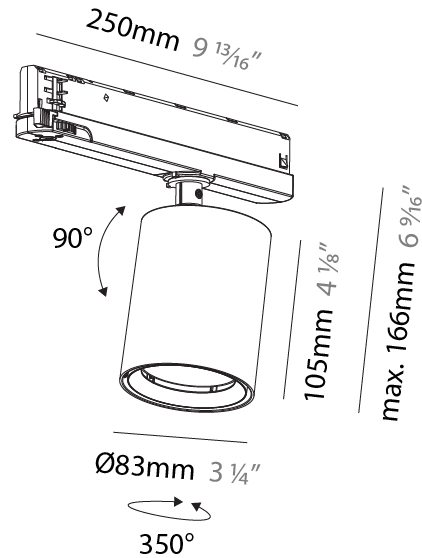

GENERAL

Series: Centriq
Subseries: Centriq In
Brand: Prolicht
Division: Architectural
Mounting Type: Track
Mounting Location: Ceiling
Subcategory: Spots

PHYSICAL

Shape: Cylinder
Diameter (mm): 83
Diameter (in): 3 1/4
Length (mm): 250
Length (in): 9 13/16
Height (mm): 166
Height (in): 6 9/16
Light Distribution: Adjustable / Direct
Weight (kg): 0.6
Fixture Finish: SSR / BKV / CWI / CRY / HAB / UFT / ITA / RUA / FTG / MYG / LOD / PUS / FRO / FUP / KIA / POP / BLS / SPG / MEY / GOH / GUM / CHC / COM / ABZ / JAG / OBR / MOS / ROR
Holder Finish: WHI / BLK
Accent Finish: SSR / BKV / CWI / CRY / HAB / LAG / UFT / ITA / RUA / RUR / MIC / FTG / MYG / TWT / LOD / PUS / FRO / FUP / KIA / POP / BLS / SPG / MEY / GOH / GUM / CHC / COM / ABZ / JAG
Fixture Material: Aluminum

ELECTRICAL

Lamp Type: LED (Zhaga Standard)
Input Wattage (W): 26
Total Output Wattage (W): 23.7
Dimming: Non-Dimmable / 0-10V Dimming
Driver Included: Yes
Driver Location: Integrated
Driver Type: Constant Current - 120Vac
Driver Class: Class 2
Input Voltage (V): 120

LED

Number of LEDs: 1
Color Temperature (°K): 2700 / 3000 / 3500 / 4000
Max. Delivered Lumen (lm): 1975 / 2056 / 2145 / 2245
Nominal Lumen (lm): 2429 / 2529 / 2638 / 2761
CRI: >90 CRI
Lamp Life (hrs): 50000

OPTICAL

Optic°: 12
Adjustability: Rotational 360°; Tilt 90° (±45°)

RATINGS AND CERTIFICATIONS

Certified By: Certified for North American Standards
IP rating: IP20

PROJECT	
TYPE	
SPECIFIER	
QUANTITY	
DATE