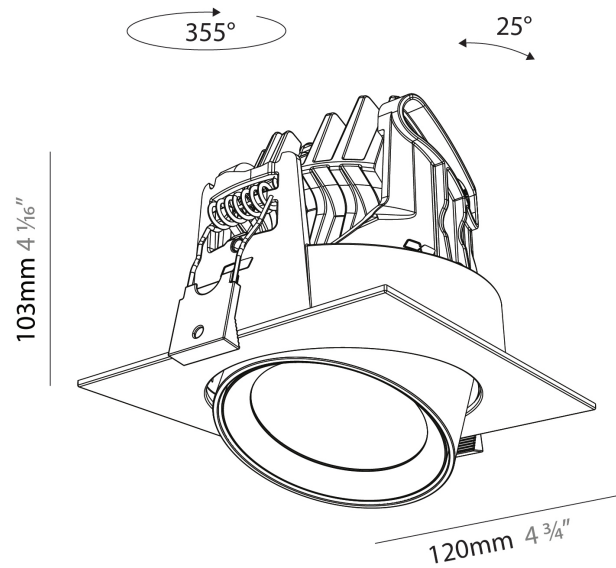

Series: Centriq
Subseries: Centriq Square Adjustable
Brand: Prolicht
Division: Architectural
Mounting Type: Recessed
Mounting Location: Ceiling
Subcategory: Spots

PHYSICAL

Shape: Cylinder
Diameter (mm): 120
Diameter (in): 4 ¾
Length (mm): 120
Length (in): 4 ¾
Height (mm): 105
Height (in): 4 ⅙
Min. Recessing Depth (mm): 120
Min. Recessing Depth (in): 4 ¾
Light Distribution: Adjustable / Direct
Weight (kg): 0.665
Diffuser: Lens Pack - No Lens / Opal / Linear Spread Lens / Honeycomb / Spread Lens
Fixture Finish: SSR / BKV / CWI / CRY / HAB / UFT / ITA / RUA / FTG / MYG / LOD / PUS / FRO / FUP / KIA / POP / BLS / SPG / MEY / GOH / GUM / CHC / COM / ABZ / JAG / OBR / MOS / ROR
Fixture Material: Aluminum
Cut-out Measurements: Dia. 112mm / 4 7/16"

ELECTRICAL

Lamp Type: LED (Zhaga Standard)
Input Wattage (W): 20.5
Total Output Wattage (W): 18.1
Dimming: Tri-Mode (Non-Dimming and Phase Dimming (120Vac only) and 0-10V Dimming)
Driver Included: Yes
Driver Location: Recessed Housing
Driver Type: Constant Current - Universal
Driver Class: Class 2
Input Voltage (V): 120 - 277
Constant Current (MA): 500

LED

Color Temperature (°K): 2700 / 3000 / 3500 / 4000
Max. Delivered Lumen (lm): 1432 / 1542 / 1432 / 1636
Nominal Lumen (lm): 1668 / 1797 / 1668 / 1907
CRI: >90 CRI
Lamp Life (hrs): 50000

OPTICAL

Reflector°: 10
Adjustability: Rotational 350° / Tilt 25°

RATINGS AND CERTIFICATIONS

Certified By: CSA Certified to UL and CSA Standards
IP rating: IP20