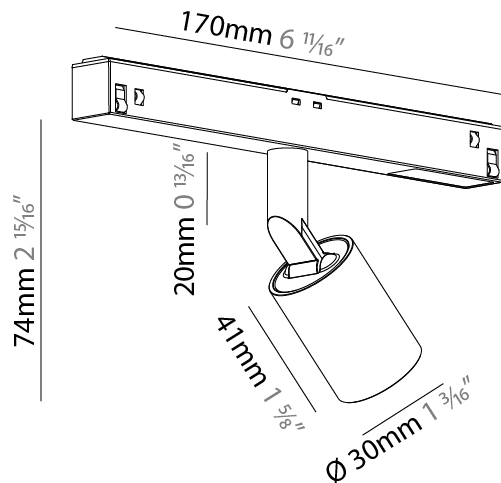

1. To build a product code in our configurator select the specify button on the base model # product page
2. To build a manual product code on this datasheet choose from the options listed below in blue font and add the suffix to the base model #

GENERAL

Series: Centriq
Subseries: Centriq for Clicktrack
Brand: Prolicht
Division: Architectural
Mounting Type: Track
Mounting Location: Ceiling
Subcategory: Spots

PHYSICAL

Shape: Cylinder
Diameter (mm): 30
Diameter (in): 1 3/16
Length (mm): 170
Length (in): 6 11/16
Height (mm): 74
Height (in): 2 15/16
Light Distribution: Adjustable / Direct
Fixture Finish: SSR / BKV / CWI / CRY / HAB / UFT / ITA / RUA / FTG / MYG / LOD / PUS / FRO / FUP / KIA / POP / BLS / SPG / MEY / GOH / GUM / CHC / COM / ABZ / JAG / OBR / MOS / ROR
Fixture Material: Aluminum

ELECTRICAL

Lamp Type: LED (Zhaga Standard)
Input Wattage (W): 4
Total Output Wattage (W): 3.6
Dimming: Non-Dimmable
Driver Included: No
Driver Location: Remote
Driver Type: Constant Voltage - Universal
Driver Class: Class 2
Input Voltage (V): 48
Constant Current (MA): 340
Upon Request: 0-10Vdc dimming / DALI dimming

LED

Number of LEDs: 1
Color Temperature (°K): 2700 / 3000 / 4000
Max. Delivered Lumen (lm): 260 / 270 / 290
CRI: >90 CRI

OPTICAL

Optic°: 24 / 32
Adjustability: Rotational 360°; Tilt 90° (±45°)

RATINGS AND CERTIFICATIONS

Certified By: Certified for North American Standards
IP rating: IP20